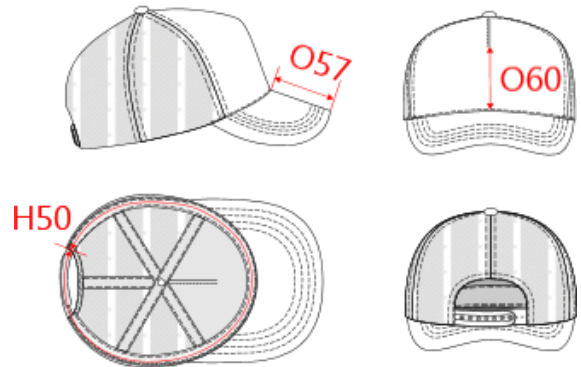

REFERENCE : KP137

SIZES : U

COMPOSITION :

Main fabric : Brushed Cotton twill - 260 For front panel 100% cotton

Main fabric : Brushed Cotton twill - 260 For peak. 100%cotton
Fabric 2 : Polyester mesh · 110 For back and side panel of the crown. 100% Polyester

Material 3 : Rubber quality Inside of the peak. 100%rubber

ARTICLE WEIGHT :

62 gr/pc

DESCRIPTION		COLORS		PANTONE SERIGRAPHIE	
Français : Casquette trucker - 5 panneaux English : Trucker mesh cap - 5 panels Nederlands : Truckerpet - 5 panelen Deutsch : 5 Panel trucker-kappe Español : Gorra trucker - 5 paneles Italiano : Cappelino trucker - 5 pannelli Português : Boné trucker - 5 painéis		Black / Black	Black / Black		
		Burgundy / Light grey	229C / 401C		
		Forest green / Light grey	5605C / 401C		
		Navy / Navy	433C / 433C		
		Red / Red	200C / 200C		
		Royal blue / Royal blue	287C / 287C		
		White / Black	White / Black		
		White / White	White / White		
		Black / Fuchsia	Black / 7425C		
		Black / Light grey	Black / 402C		
		Brown camouflage	-		
		Dark grey / Light grey	447C / 402C		
		Grey camouflage	-		
		Khaki camouflage	-		
		Navy / White	433C / White		
		Rustic orange / Beige	7580C / 7536C		
		White / Red	White / 200C		
		White / French red / Reflex blue	White/Red032C/Reflex blueC		

MEASUREMENT						
Description	U					
H50 Tour de tête / Head measurement	58					
O57 Deep of the peak on baseball cap	7					
O60 Front part print height	9					

CARE LABEL					

PACKING	
Box	100 pcs / box Size => L:57cm W:45cm H:36cm GW:9,5Kg NW:7,5Kg