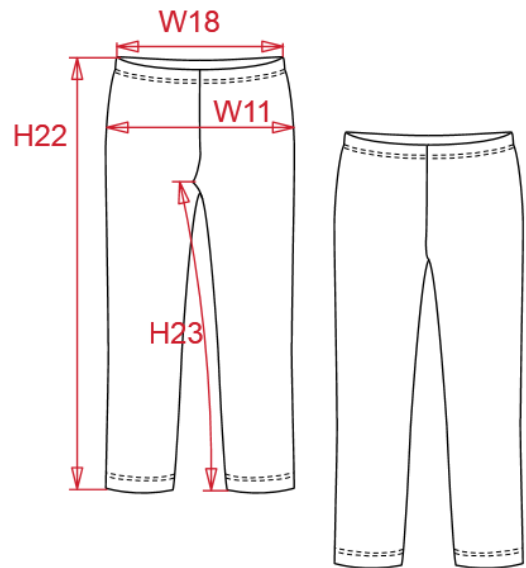

# PROACT.®

REFERENCE : PA188

SIZES : XS\_S\_M\_L\_XL

**COMPOSITION :**

Main fabric : Combed Cotton / Elastane single jersey 95/5 - 190  
For solid color 95%cotton / 5%elastane

Main fabric : Combed cotton / Viscose / Elastane single jersey  
71/24/5 - 190 For Heather color 71%cotton/24%viscose/5%  
elastane

**WEIGHT :**

Main fabric : 190 gsm

Main fabric : 190 gsm

**ARTICLE WEIGHT :**

120 gr/pc

DESCRIPTION
<b>Français :</b> Legging femme
<b>English :</b> Ladies' leggings
<b>Nederlands :</b> Dameslegging
<b>Deutsch :</b> Damen-Legging
<b>Español :</b> Legging para mujer
<b>Italiano :</b> Legging donna
<b>Português :</b> Leggings senhora

COLORS	PANTONE SERIGRAPHIE
Black	Black
Grey heather	Based on 417C
Navy	433C

MEASUREMENT						
Description	XS	S	M	L	XL	
<b>W18E (L)</b> 1/2 taille élastiquée/ 1/2 elasticated waistband	28	31	34	37	40	
<b>W11 (L)</b> 1/2 bassin / 1/2 hip width	34	37	40	43	46	
<b>H22 (L)</b> Longueur côté / Side length	83,50	84,75	86	87,25	88,50	
<b>H23 (L)</b> Longueur entrejambe / Inside leg length	65	65,50	66	66,50	67	

CARE LABEL				

PACKING	
Box	20 pcs / box sizes => L:60cm W:40cm H: cm GW: kg NW: kg