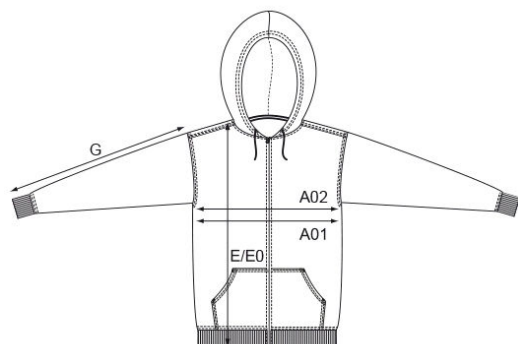

5182F

Men's Hoody Jacket 80/20

measurement table (cm)

	S	M	L	XL	XXL	XXXL
A01	53	56	59	62	65	68
E	70	72	74	76	78	80
G	58	60	62	64	66	68

A01 1/2 CHEST
E BODY LENGTH
G SLEEVE LENGTH

colours

9D/black
19-4205 TPX/TCX

03/sports grey
17-0000 TPX/TCX

36/fire red
19-1663 TPX/TCX

54/navy
19-4025 TPX/TCX

product description

Jacket, full-length and concealed zip, double hood, pouch pocket, elastane sleeve cuffs and waistband, molton brushed, 80 % cotton, 20 % polyester, 320 g/m², S-XXXL.

material

80 % cotton, 20 % polyester

weight

320 g/m²

sizes

S-XXXL

care instructions

packaging units

Unit = 5 pieces.

Carton = 15 pieces.

Sizes and weights + /- 5%. Subject to amendment.

CORPORATE FASHION SINCE 1989