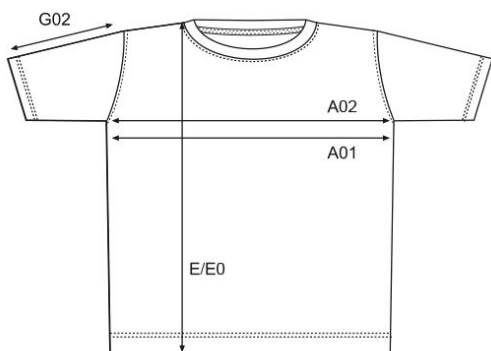

3520 / 3520F

Men's Performance-T

measurement table (cm)

	S	M	L	XL	XXL	XXXL	4XL	5XL
A01	50	53	56	59	62	65	72	82
E	72	74	76	78	80	83	84	91
G02	19	20	21	22	23	24	26	28

- A01 1/2 CHEST
- E BODY LENGTH
- G02 SLEEVE LENGTH

product description

Functional T-shirt, interlock, quick dry, absorbent, snag resistance, anti-pilling finishing, UV protection. Colour white is suitable for sublimation printing, neutral size label laterally in the neck, 100 % polyester, 125 g/m², S-5XL.

material

100 % polyester

weight

125g/m²

sizes

S-5XL

care instructions

packaging units

Unit = 5 pieces.
Carton = 100 pieces.

Sizes and weights + /- 5%. Subject to amendment.

CORPORATE FASHION SINCE 1989