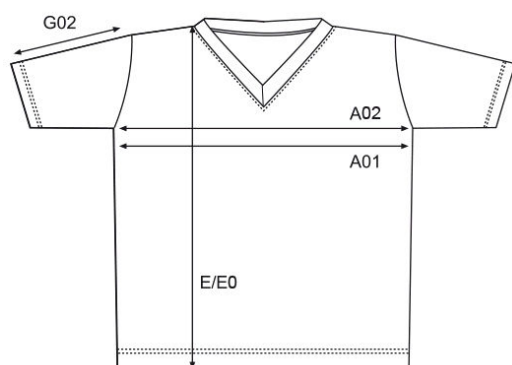

3087 / 3087F

Women's Slim Fit V-Neck-T Long

**measurement table (cm)**

	XS	S	M	L	XL	XXL	XXXL
A02	37	40	43	46	49	53	58
E	69	71	73	75	77	79	81
G02	13	14	15	16	17	18	20

A02 1/2 CHEST

E BODY LENGTH

G02 SLEEVE LENGTH

Long T-shirt, V-neck, soft-fitted, single jersey, 95% cotton, 5% elastane, 180 g/m², XS-XXXL.

material

95% cotton, 5% elastane

weight170 g/m²**sizes**

XS-XXXL

care instructions**packaging units**

Unit = 5 pieces.