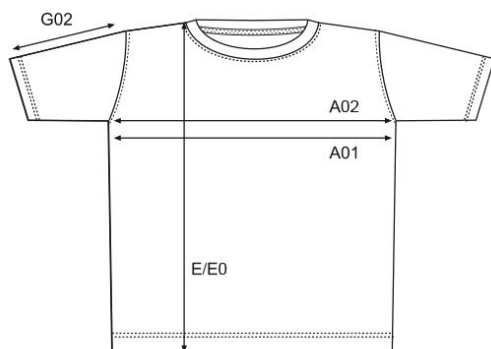

3085 / 3085F

Women's Slim Fit-T

**measurement table (cm)**

	XS	S	M	L	XL
A02	37	40	43	46	49
E	58	60	62	64	66
G02	13	14	15	16	17

A02 1/2 CHEST

E BODY LENGTH

G02 SLEEVE LENGTH

colours

00/white

9D/black

11-0601 TPX/TCX

19-4205 TPX/TCX

product description

T-shirt, soft-fitted, single jersey, 95% cotton, 5% elastane, 180 g/m², XS-XL.

**material**

95 % cotton, 5 % elastane

weight180 g/m²**sizes**

XS-XL

care instructions**packaging units**

Unit = 5 pieces.

Carton = 100 pieces.

Sizes and weights + /- 5%. Subject to amendment.

CORPORATE FASHION SINCE 1989