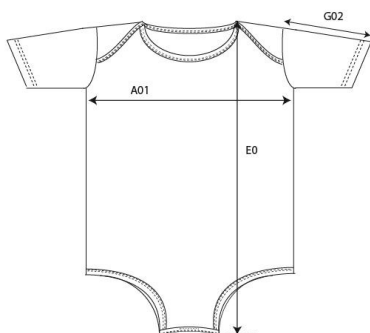

120B

Organic Baby Bodysuit

**measurement table (cm)**

	50/56	62/68	74/80
A01	20,32	22,86	25,4
E0	40,01	45,09	50,17
G02	7,62	8,26	8,89

A01	1/2 CHEST
E0	BODY LENGTH KID'S
G02	SLEEVE LENGTH

colours

00/white
11-0601 TPX /TCX

**product description**

Baby bodysuit, shoulder opening, easy for changing, popper fastenings at the crotch, rib, 100 % cotton, 200g/m², 50/56, 62/68, 74/80.
Washable up to 60 °C .

material

100 % cotton

weight

200 g/m²

sizes

50/56-74/80

care instructions**packaging units**

Unit = 5 pieces.

Carton = 100 pieces.

Sizes and weights + /- 5%. Subject to amendment.

CORPORATE FASHION SINCE 1989