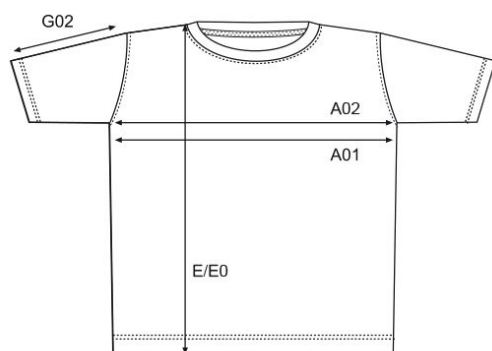

110B / 110BF

Baby-T

**measurement table (cm)**

	56/62	68/74	80/86
A01	26	28	30
E0	30	34	38
G02	9	10	11

A01 1/2 CHEST
 E0 BODY LENGTH KID'S
 G02 SLEEVE LENGTH

colours

00/white

11-0601 TPX/TCX

BB/baby blue

13-4308 TPX/TCX

54/navy

19-4025 TPX/TCX

**product description**

T-shirt, shoulder opening, single jersey,
 100 % cotton, 150 g/m², 56/62, 68/74,
 80/86.

material

100 % cotton