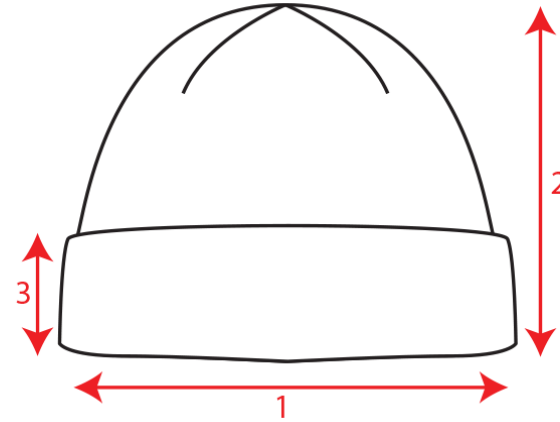

## WIND

The WIND beanie with its standard shape with cuff, is an evergreen item, perfect for the promotional world as well as for sports and events.

### Technical accessories

<b>Composition</b>	Main Fabric: 100% Acrylic yarn
<b>Type</b>	Beanie with cuff
<b>Machine</b>	Round
<b>Darts</b>	2
<b>Gauge</b>	10
<b>Layer</b>	Double
<b>Size</b>	One size fits all
<b>Packing</b>	50 x 200
<b>Custom code</b>	6505.00.90
<b>Made in</b>	China

### Where to customize

Centimeters

	Front	Back	Closure	Right	Left
Print	-	-	-	-	-
Embroidery	12 x 4,5	12 x 4,5	-	12 x 4,5	12 x 4,5
Heat transfer	-	-	-	-	-

**Technical Size (cm)**

- 1** 21.0
- 2** 22.0
- 3** 7.0