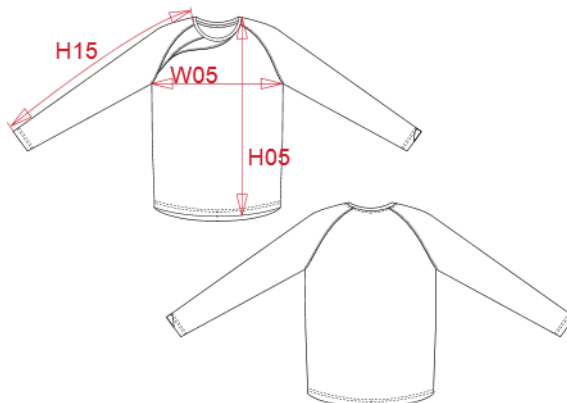

PROACT.®

REFERENCE : PA409

SIZES : 6/8_8/10_10/12_12/14

COMPOSITION :

Main fabric : Polyester interlock - 140 For body, collar and neck tape. 100%polyester

Main fabric : Polyester interlock - 140 For contrasted yoke on right front. 100%polyester

Main fabric : Polyester birdeyes - 140 For contrasted mesh yoke on right front and left sleeve bottom yoke. 100%polyester

WEIGHT :

Main fabric : 140 gsm

Main fabric : 140 gsm

Main fabric : 140 gsm

TECHNICAL DETAIL :

Kids' long sleeve T-shirt

ARTICLE WEIGHT :

120gr/pc

DESCRIPTION	
Français :	T-shirt sport manches longues enfant
English :	Kids' long sleeve T-shirt
Nederlands :	
Deutsch :	LANGARM KINDER SPORT T-SHIRT
Español :	CAMISETA DEPORTIVA DE MANGA LARGA PARA NIÑO
Italiano :	T-SHIRT MANICHE LUNGHE T-SHIRT BAMBINO
Português :	T-SHIRT DE DESPORTO DE MANGA COMPRIDA DE CRIANÇA

MEASUREMENT						
Description	6/8	8/10	10/12	12/14		
H05 Hauteur totale devant / Front total height	52,25	57,25	62,25	67,25		
W05 1/2 largeur poitrine / 1/2 chest width	36	39	42	45		
H15 Longueur dessus de manche / Sleeve length	55	59,50	64	68,50		

CARE LABEL				

PACKING	
Box	25 pcs / box All sizes => L:30cm W:28cm H:33cm GW:6kg NW:5kg

COLORS	PANTONE SERIGRAPHIE
White / Sparty r.blue / Storm grey	White / 647C / 425C
White / Sparty red / Storm grey	White / 1805C / 425C
Black / White / Storm grey	Black / White / 425C
Green / Black / Storm grey	7740C / Black / 425C
Sparty red / Black / Storm grey	1805C / Black / 425C
Sparty r.b / White / Storm grey	647C / White / 425C
Sparty r.b / Sparty y / Storm grey	647C / 7408C / 425C
Sparty yellow / Black / Storm grey	7408C / Black / 425C
Sparty red / Sparty y / Storm grey	1805C / 7408C / 425C
Sky blue / White / Storm grey	278C / White / 425C
Sparty navy / White / Storm grey	7546C / White / 425C
Orange / Black / Storm grey	1585C / Black / 425C