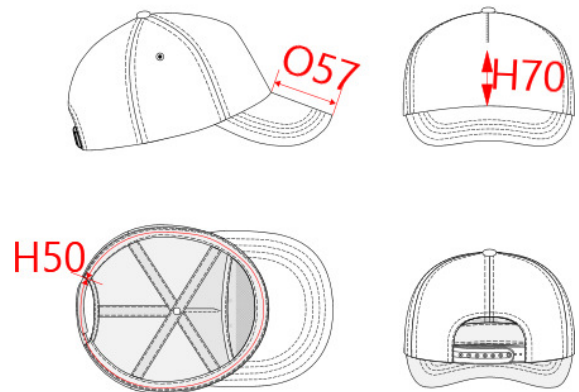

REFERENCE : KP034

SIZES : U

COMPOSITION :

Main fabric : Cotton twill - 155 100%cotton

Material 6 : Rubber quality As inner structure on fabric recovered peak. 100%PP

ARTICLE WEIGHT :

46gr/pc

DESCRIPTION	
Français : First - Casquette 5 panneaux	
English : First - 5 panel cap	
Nederlands : First - Pet met 5 panelen	
Deutsch : First - 5 panel kappe	
Español : First - Gorra 5 paneles	
Italiano : First - Cappellino 5 pannelli	
Português : First Boné 5 painéis	

MEASUREMENT	
Description	U
H50 Tour de tête / Head measurement	58
O57 Deep of the peak on baseball cap	8,30
H70 Height of front panel	8,50

CARE LABEL				

PACKING	
Box	100 pcs / box U => L:45cm W:40cm H:32cm GW:7.00kg NW:5.00kg