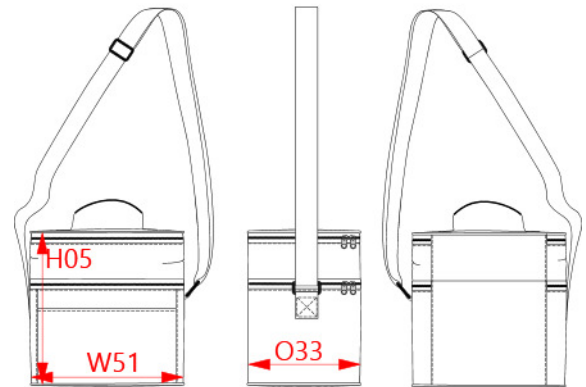

REFERENCE : KI0317

SIZES : U

COMPOSITION :

Main fabric : Polyester oxford 600D PU backing As external fabric. 100%polyester

Lining 1 : EPA foam As foam on inside, special for cooler bags. 100%EPA

Lining 2 : PEVA As lining on inside, special for cooler bags. 100%polyethylene vinyl acetate

ARTICLE WEIGHT :

260 gr/pc

DESCRIPTION		COLORS	PANTONE SERIGRAPHIE
Français : Sac isotherme double compartiment English : Double compartment cooler bag Nederlands : Double compartment cooler bag Deutsch : Doppelfach Kühltasche Español : Bolsa nevera doble compartimiento Italiano : Borsa frigo con doppio scompartimento Português : Saco térmico con duplo compartimento		Light grey	2331C
		Navy	433C

MEASUREMENT							
Description	U						
H05 Hauteur totale / Total height	26						
W51 Total width	26						
O33 Deep of bottom part	19						

PACKING	
Box	20 pcs / box U => L:50cm W:43cm H:45cm GW:6,2kg NW:5,2kg