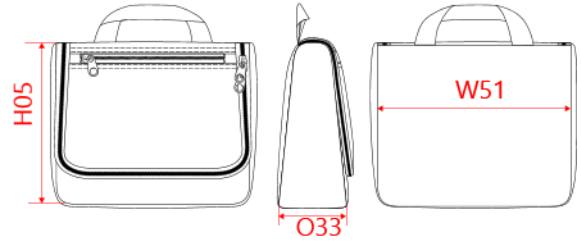

REFERENCE : KI0706

SIZES : U

COMPOSITION :

Main fabric : Polyester oxford 600D PVC backing 100% polyester

Lining : Polyester 210D PU backing - 75 As internal lining. 100%polyester

Mesh : Nylon Mesh On inside for one pocket + organizer. 100% polyamide

Padding : special PAD Thicknes 3mm. As padding on flap, front, back and side panels.

TECHNICAL DETAIL :

PVC backing

ARTICLE WEIGHT :

120 gr/pc

DESCRIPTION	
Français :	Trousse de toilette
English :	Vanity case
Nederlands :	Vanity case
Deutsch :	Beauty case
Español :	Neceser
Italiano :	Necessaire
Português :	Necessaire

COLORS	PANTONE SERIGRAPHIE
Black	Black

MEASUREMENT							
Description	U						
H05 Hauteur totale / Total height	19						
W51 Total width	23						
O33 Deep of bottom part	8						

PACKING	
Box	50 pcs / box U => L:48cm W:28,5cm H:47cm GW:6,9Kg NW:5,9Kg