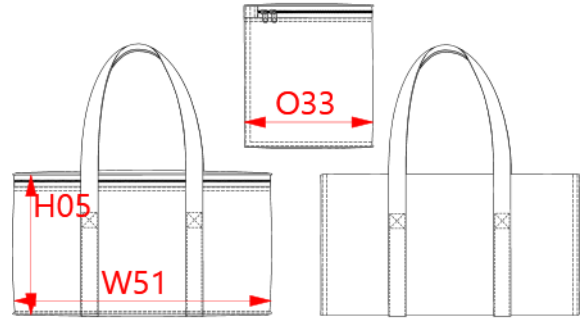

**REFERENCE :** KI0306

**SIZES :** U

**COMPOSITION :**

Main fabric : Polyester 210D PU backing As external fabric.  
 100%polyester  
 Lining 1 : EPA foam As special internal foam for cooler bags.  
 100%EPA  
 Lining 2 : PEVA As lining on inside, special for cooler bags.  
 100%polyethylene vinyl acetate

**ARTICLE WEIGHT :**

300 gr/pc

DESCRIPTION								COLORS		PANTONE SERIGRAPHIE									
<b>Français :</b> Sac isotherme <b>English :</b> Large cooler bag <b>Nederlands :</b> Large cooler bag <b>Deutsch :</b> Kühltasche <b>Español :</b> Bolsa nevera <b>Italiano :</b> Borsa termica <b>Português :</b> Saco termico								Light grey		2331C									
								Navy		433C									
								MEASUREMENT											
								Description	U										
H05 Hauteur totale / Total height	21																		
W51 Total width	38																		
O33 Deep of bottom part	19																		
PACKING																			
Box	40 pcs / box Size => L:64cm W:40cm H:49cm GW:13kg NW:12kg																		