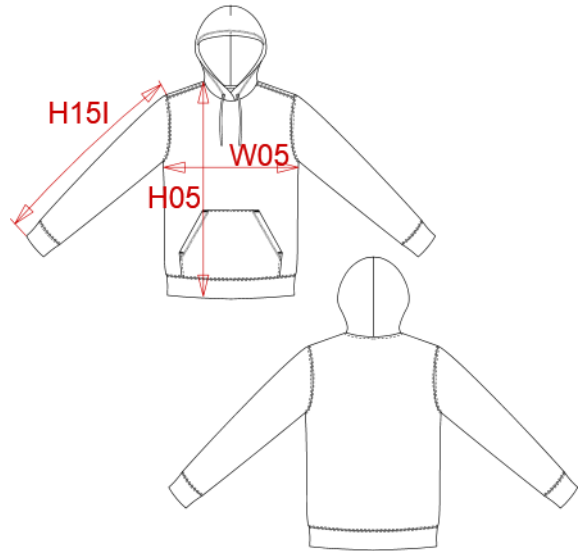

KARIBAN

REFERENCE : K443

SIZES : XS_S_M_L_XL_XXL_3XL_4XL

COMPOSITION :

Main fabric : Brushed Cotton / Polyester fleece 80/20 - 360
80%cotton / 20%polyester

Fabric 2 : Single jersey Cotton/Viscose - 180 For inner hood
and neckline property tape 90%cotton / 10%viscose

Fabric 1 : Cotton single jersey (32/1) - 180 For inner hood and
neckline property tape 100%cotton

WEIGHT :

Main fabric : 360 gsm

Fabric 2 : 180 gsm

Fabric 1 : 180 gsm

TECHNICAL DETAIL :

Low shrinkage / Silicon finish

ARTICLE WEIGHT :

690 gr/pc

DESCRIPTION	
Français :	Sweat-shirt capuche
English :	Hooded sweatshirt
Nederlands :	Sweater met capuchon
Deutsch :	Sweatshirt mit kapuze
Español :	Sudadera con capucha
Italiano :	Felpa con cappuccio
Português :	Sweatshirt com capuz

COLORS	PANTONE SERIGRAPHIE
White	White
Black	Black
Navy	433C
Red	200C
Dark grey	447C
Light royal blue	653C
Oxford grey	Based on Cool gray 7C
Dark khaki	418C

MEASUREMENT									
Description	XS	S	M	L	XL	XXL	3XL	4XL	
H05 (M) Hauteur totale / Total height	69	71	73	75	77	79	81	83	
W05 (M) 1/2 largeur poitrine / 1/2 chest width	51	54	57	60	63	66	69	72	
H15I (M) Longueur manche avec bord côte / Sleeve length with rib	63,50	65	66,50	68	69,50	71	72,50	74	

CARE LABEL				

PACKING	
Box	20 pcs / box XS => L:60cm W:40cm H:cm GW:kg NW:kg S => L:60cm W:40cm H:cm GW:kg NW:kg M => L:60cm W:40cm H:cm GW:kg NW:kg L => L:60cm W:40cm H:cm GW:kg NW:kg XL => L:60cm W:40cm H:cm GW:kg NW:kg XXL => L:60cm W:40cm H:cm GW:kg NW:kg 3XL => L:60cm W:40cm H:cm GW:kg NW:kg 4XL => L:60cm W:40cm H:cm GW:kg NW:kg