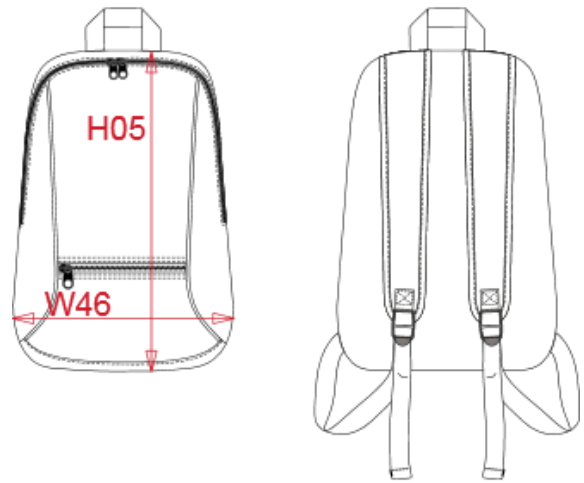

REFERENCE : KI0103

SIZES : U

COMPOSITION :

Main fabric : Polyester 600D PU backing 100%polyester
 Lining : Polyester 210D PU backing - 75 For inside and outside of back panel 100%polyester
 Padding : special PAD for shoulder & shoulder straps of backpacks For back panel + shoulder straps

TECHNICAL DETAIL :

PU Backing

ARTICLE WEIGHT :

200 gr/pc

DESCRIPTION							COLORS		PANTONE SERIGRAPHIE		
Français : Sac à dos English : Half moon backpack Nederlands : Half Moon backpack Deutsch : Rucksac Español : Mochila Italiano : Zainetto mezza luna Português : Mochila							Aqua blue		7690C		
							Black		Black		
							Burnt lime		583C		
							Corde		402C		
							Fuchsia		219C		
							Navy		433C		
							Orange		1495C		
							Red		1795C		
							Dark grey		447C		
							Light grey		2331C		
							Light marsala		7613C		
							Yellow		109C		
							Iris blue		7545C		
							White		White		
							Olive camouflage		-		
MEASUREMENT											
Description		U									
H05 Hauteur totale / Total height		43									
W46 Widest point on front panel		29									
PACKING											
Box	40 pcs / box U => L:49cm W:34cm H:63cm GW:9Kg NW:8Kg										