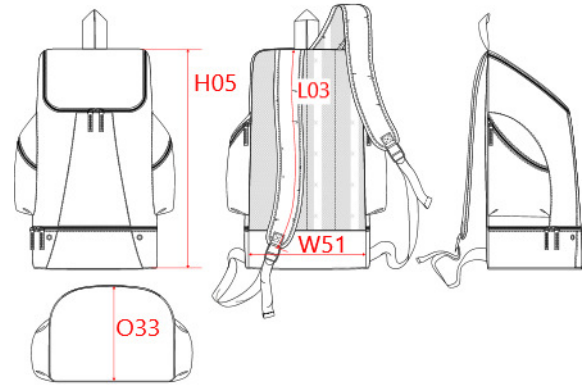

**REFERENCE :** KI0102

**SIZES :** U

**COMPOSITION :**

Main fabric : Polyester 600D PU backing -190 100%polyester  
 Fabric : Polyester Ripstop 300D PU backing - 190 For contrasted panel on front. 100%polyester  
 Lining : Polyester 210D PU backing - 75 100%polyester  
 Fabric 2 : Polyester puffy mesh On back panel + back side of shoulder straps. 100%polyester  
 Padding : special PAD for shoulder & shoulder straps of backpacks 5mm thickness. On inside of: back panel + shoulder straps + bottom pocket. PE

**TECHNICAL DETAIL :**

PU backing

**ARTICLE WEIGHT :**

400 gr/pc

DESCRIPTION
<b>Français :</b> Sac à dos sport
<b>English :</b> Gym backpack
<b>Nederlands :</b> Gym backpack
<b>Deutsch :</b> Rucksack
<b>Español :</b> Mochila deportiva
<b>Italiano :</b> Zaino sportivo
<b>Português :</b> Mochila

COLORS	PANTONE SERIGRAPHIE
Black	Black
Burnt lime / Black	583C / Black
Petrol blue / Black	5405C / Black
Red / Black	1795C / Black
Royal blue / Light grey	287C / 2331C

MEASUREMENT						
Description	U					
<b>H05</b> Hauteur totale / Total height	50					
<b>W51</b> Total width	27					
<b>O33</b> Deep of bottom part	21					
<b>L03</b> Shoulder strap total length	45					

PACKING	
Box	20 pcs / box U => L:54cm W:40cm H:45cm GW:9kg NW:8kg