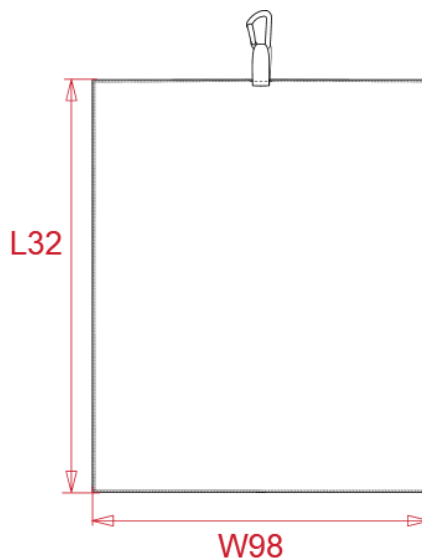

PROACT.®

REFERENCE : PA579

SIZES : U

COMPOSITION :

Main fabric : Polyester / Polyamide waffle 80/20 - 290 80% polyester / 20%polyamide

WEIGHT :

Main fabric : 290 gsm

ARTICLE WEIGHT :

75 gr/pc

DESCRIPTION	
Français :	Serviette de golf nid d'abeille
English :	Waffle golf towel
Nederlands :	Golfhanddoek met honingraatstructuur
Deutsch :	Golf-Handtuch mit Wabenstruktur
Español :	Toalla nido de abeja de Golf
Italiano :	Asciugamano da golf a nido d'ape
Português :	Toalha de golf tipo favo de mel

COLORS	PANTONE SERIGRAPHIE
White	White
Black	Black
Navy	433C
Red	200C
Forest green	5605C
Light royal blue	653C

MEASUREMENT							
Description	U						
L32 Longueur serviette / Towel length	50						
W98 Largeur serviette / Towel width	40						

CARE LABEL				

PACKING	
Box	200 pcs / box U => L:56cm W:32cm H:41cm GW:16kg NW:16.8kg