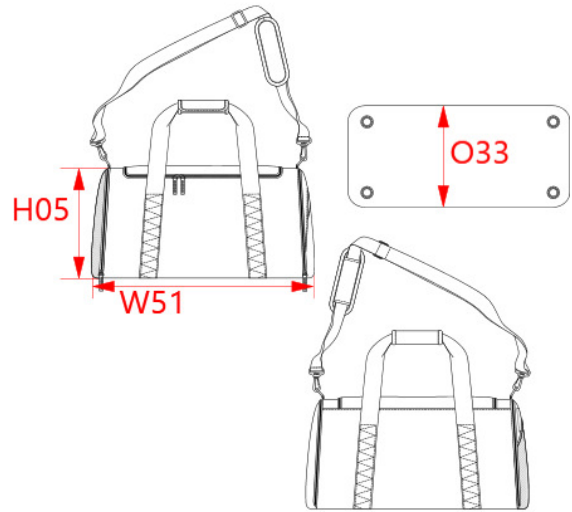

Mesh : Mesh 85 For pocket, on top of one one lateral zip pocket. 100%polyester

Lining : Polyester 210D PU backing - 75 As lining or lateral pockets + back side of handles pad shape. 100%polyester

Padding : Special PAD for shoulder & shoulder straps of backpacks 6mm thicknes. On inside of shoulder pad + handles pad.

**TECHNICAL DETAIL :**

PVC backing

**ARTICLE WEIGHT :**

840 gr/pc

| DESCRIPTION                                      |
|--|
| <b>Français :</b> Sac de sport 62cm              |
| <b>English :</b> Large sized team sports bag     |
| <b>Nederlands :</b> Large sized team sports bag  |
| <b>Deutsch :</b> Grobe vereins sport-tasche 62cm |
| <b>Español :</b> Bolsa deportiva de equipos 62cm |
| <b>Italiano :</b> Borsa sport 62cm               |
| <b>Português :</b> Saco de desporto              |

| MEASUREMENT                              |    |
|--|----|
| Description                              | U  |
| <b>H05</b> Hauteur totale / Total height | 30 |
| <b>W51</b> Total width                   | 61 |
| <b>O33</b> Deep of bottom part           | 27 |

| PACKING |   |
|---------|---|
| Box     | 15 pcs / box<br>U => L:65cm W:36cm H:43cm GW:13,6kg NW:12,6kg |