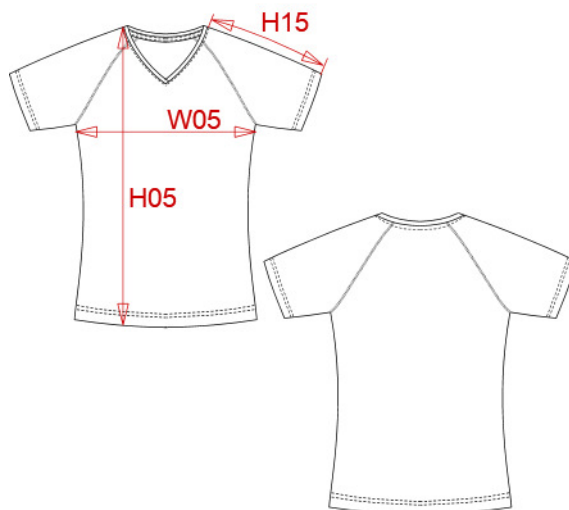

Quick dry fabric

ARTICLE WEIGHT :

110 gr/pc

| DESCRIPTION | | | | | | | | COLORS | | PANTONE SERIGRAPHIE | |
|--|--|-------|-------|-------|----|-------|--|--------------------|-------|---------------------|--|
| Français : T-shirt de sport manches courtes col v femme | | | | | | | | White | White | | |
| English : Ladies' V-neck short sleeve sports t-shirt | | | | | | | | Red | 200C | | |
| Nederlands : Sport-t-shirt korte mouwen V-hals vrouw | | | | | | | | Black | Black | | |
| Deutsch : Damen Kurzarm-Sportshirt mit V-Ausschnitt | | | | | | | | Sporty navy | 7546C | | |
| Español : Camiseta de deporte de manga corta y cuello de pico para mujer | | | | | | | | Lime | 367C | | |
| Italiano : T-shirt donna sportiva a maniche corte scollo a V | | | | | | | | Aqua blue | 7690C | | |
| Português : T-shirt de desporto de senhora com decote em V de manga curta | | | | | | | | Violet | 7672C | | |
| | | | | | | | | Fluorescent yellow | - | | |
| | | | | | | | | Fluorescent orange | - | | |
| | | | | | | | | Fuchsia | 7425C | | |
| | | | | | | | | Sporty royal blue | 647C | | |
| | | | | | | | | Sky blue | 278C | | |
| | | | | | | | | Kelly green | 7727C | | |
| | | | | | | | | Fine grey | 877C | | |
| MEASUREMENT | | | | | | | | | | | |
| Description | XS | S | M | L | XL | XXL | | | | | |
| H05 (L) Hauteur totale / Total height | 62 | 64,25 | 66,50 | 68,75 | 71 | 73,25 | | | | | |
| W05 (L) 1/2 largeur poitrine à 1.5cm de l'emmanchure / 1/2 chest width at 1.5cm below armhole | 42 | 45 | 48 | 51 | 54 | 57 | | | | | |
| H15J (L) Longueur manche courte raglan / Raglan short sleeve length | 26 | 27,75 | 29,50 | 31,25 | 33 | 34,75 | | | | | |
| CARE LABEL | | | | | | | | | | | |
| | | | | | | | | | | | |
| PACKING | | | | | | | | | | | |
| Box | 50 pcs / box XS-S => L:60cm W:40cm H:19cm GW:6.30kg NW:5.10kg M => L:60cm W:40cm H:19cm GW:6.60kg NW:5.30kg L => L:60cm W:40cm H:19cm GW:7.10kg NW:5.80kg XL => L:60cm W:40cm H:19cm GW:7.60kg NW:6.10kg | | | | | | | | | | |