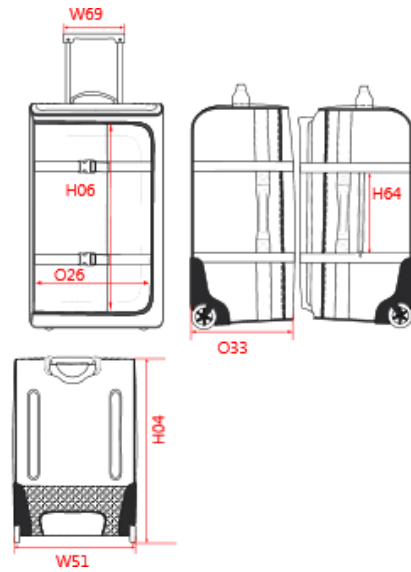

REFERENCE : KI0840

SIZES : U

COMPOSITION :

Main fabric : PVC Tarpaulin PVC

Fabric 2 : Polyester 600D PVC coating - 620 On front part
100%polyester

Lining : Polyester 210D PU backing - 75 As inside lining. 100% polyester

Material 7 : EVA quality Piping 100%ethylene vinyl acetate

Material 3 : Plastic quality For top handle and top part of trolley system

For corner

ARTICLE WEIGHT :

4800 gr/pc

DESCRIPTION
Français : Sac Trolley "Blackline" imperméable - Grand Format
English : "Blackline" waterproof trolley bag - Large Size
Nederlands : Waterdichte trolleytas 'Blackline' - Groot formaat
Deutsch : Wasserdichte Trolley-Kabinentasche „Blackline“ – groß
Español : Bolsa trolley «Blackline» impermeable - Formato grande
Italiano : Trolley "Blackline" impermeabile - Formato grande
Português : Saco trolley impermeável "Backline" – formato grande

COLORS	PANTONE SERIGRAPHIE
Black	Black

MEASUREMENT	
Description	U
H06 Hauteur milieu devant / Middle front length	68
O26 Largeur rabat / Flap width	36,50
H64 Height of lateral panel until zip	32
W51 Total width	38
O33 Deep of bottom part	40
H04 Hauteur coté / Side length	78
W69 Width of Trolley top handle	17

PACKING	
Box	2 pcs / box U => L:83cm W:42cm H:31cm GW:10.2kg NW:9.2kg