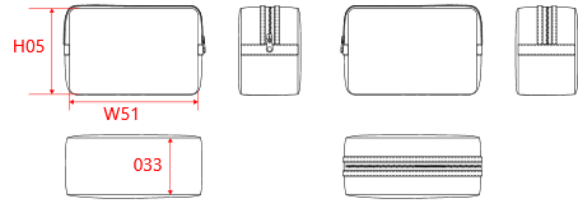

REFERENCE : KI0725

SIZES : U

COMPOSITION :

Main fabric : Polyester 2 tone 600D PVC backing - 460 100% polyester

Fabric 1 : Synthetic fabric - Polyester with PU coating For straps on lateral and top panels. 100%polyester - Polyurethane coating

Lining : Polyester 210D PU backing - 75 As inside lining. 100% polyester

: Polyester non woven · 60 As inside binding. 100% Polyester

TECHNICAL DETAIL :

PVC backing

ARTICLE WEIGHT :

95 gr/pc

DESCRIPTION	
Français :	Trousse de toilette
English :	Toiletry bag
Nederlands :	Toilettas
Deutsch :	Toilettentasche
Español :	Neceser
Italiano :	Trousse da bagno
Português :	Nécessaire

COLORS	PANTONE SERIGRAPHIE
Dark grey heather	Based on 446C
Graphite grey heather	-

MEASUREMENT							
Description	U						
H05 Hauteur totale / Total height	14						
W51 Total width	20						
O33 Deep of bottom part	9						

PACKING	
Box	100 pcs / box Size => L:60cm W:30cm H:38cm GW:11Kg NW:9Kg