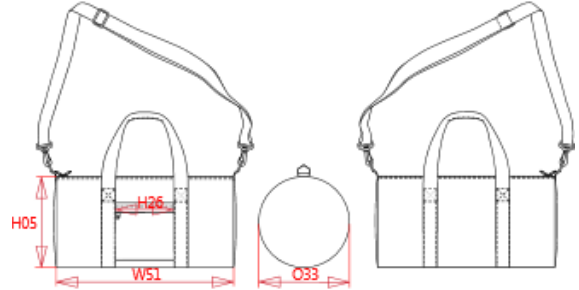

REFERENCE : KI0633

SIZES : U

COMPOSITION :

Main fabric : Polyester 600D PVC backing 100%polyester

TECHNICAL DETAIL :

PVC backing

ARTICLE WEIGHT :

355gr/pc

MEASUREMENT							
Description	U						
H05 Hauteur totale / Total height	25						
W51 Total width	50						
O33 Deep of bottom part	25						
H26 Longueur zip poche devant / Front pocket zipper length	21						

PACKING	
Box	20 pcs / box Size => L:52cm W:38cm H:27cm GW:8.2 NW:7.2Kg