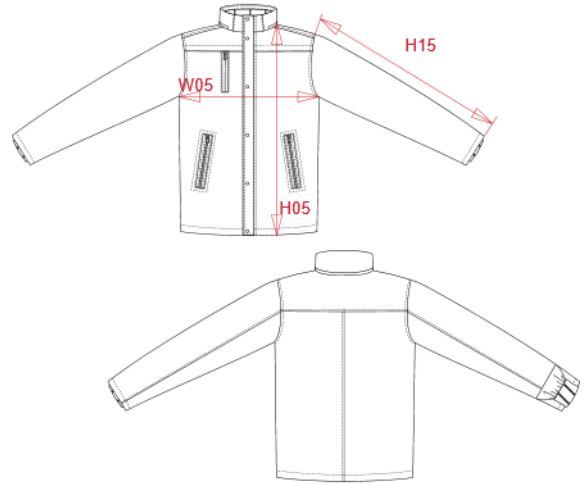

KARIBAN

REFERENCE : K656

SIZES : S_M_L_XL_XXL_3XL_4XL

COMPOSITION :

Fabric 1 : Bonded Micro Polyester Pongee / Polyester jersey - 230 100%polyester

Lining : Polyester micropolar fleece - 180 For top of body lining and inner hood 100%polyester

Wad 1 : Polyfil 135 *With polarfleece fabric:

For top of body lining 100%polyester

Lining 2 : Taffeta Polyester 210T - 60 For bottom of body lining (quilted part), sleeve lining, pocket sacks and cuff assembling. 100%polyester

Padding : Polyfil 100 *With 210T lining:

For bottom of body lining (quilted part) and sleeve lining.

WEIGHT :

Fabric 1 : 230 gsm

Lining : 180 gsm

Wad 1 : 135 gsm

Lining 2 : 60 gsm

Padding : 100 gsm

MEASUREMENT							
Description	S	M	L	XL	XXL	3XL	4XL
H05 Hauteur totale / Total height	84	86	88	90	92	94,75	96,75
W05 1/2 largeur poitrine / 1/2 chest width	58	61	64	67	70	74	77
H15 Longueur manche / Sleeve length	67	69	71	73	75	77,75	79,75